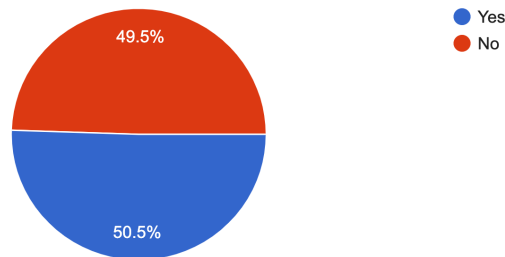

FRUITVALE SCHOOL

40 FRUITVALE ROAD
NEW LYNN
AUCKLAND 0600

PHONE: 09 8272752

EMAIL: OFFICE@FRUITVALE.SCHOOL.NZ

WEB: FRUITVALE.SCHOOL.NZ

Kia Ora koutou whanau,

The Board of Trustees reviewed the results of our recent parent survey on Thursday afternoon on a possible return to classroom learning on November 15th. Here are the results.

Q1. Should Fruitvale return to classroom learning on Monday November 15th 2021 in line with the current government proposal?

192 responses

Q2. If the school is to return to classroom learning on November 15th, which option would you prefer?