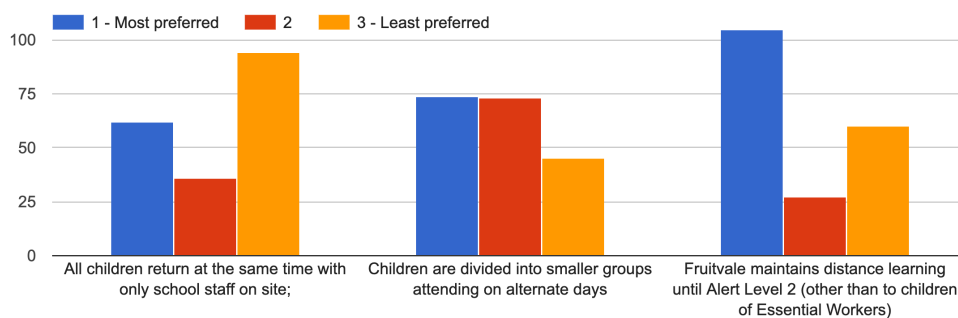

Q1. Should Fruitvale return to classroom learning on Monday November 15th 2021 in line with the current government proposal?

192 responses

Q2. If the school is to return to classroom learning on November 15th, which option would you prefer?