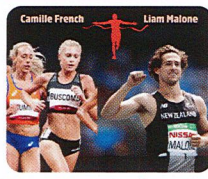

### OPENING CEREMONY

Join us for an exciting virtual hangout with 2 x Paralympic gold medalist Liam Malone and Paris 2024 Olympian Camille French. Hear all about their incredible journeys, from childhood adventures to competing for gold medals! Plus, unleash your creativity as we craft our own team banners.